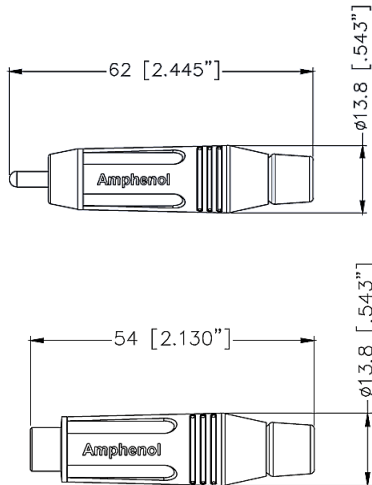

Amphenol

RCA Connectors

Key Features:

- Stylish design
- Flexible grommet cable protection
- Robust diecast shell
- Gold plated contacts
- Color coded
- Good solderability
- Quick and easy assembly
- Panel mount utilizes standard 'D' type housing

 <p>RCA Plug, Red Order Code: 4509431</p>	 <p>RCA Plug, Black Order Code: 5509431</p>	 <p>RCA Plug, White Order Code: 6509431</p>
 <p>RCA Socket, Red Order Code: 7509431</p>	 <p>RCA Socket, Black Order Code: 8509431</p>	 <p>RCA Socket, White Order Code: 9509431</p>