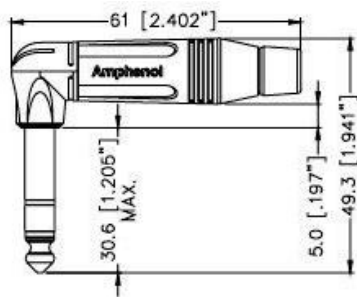

Amphenol

PL Connectors

Key Features:

- Mono or Stereo (TRS)
- Stylish shell design
- Flexible grommet cable protection
- Robust diecast shell in Satin nickel or Black finish
- Nickel or Gold contact plating
- Precision machined contacts
- Improved solderability
- Standard or Bulk packaging
- Cable OD Entry to 6.5mm (0.256")

<i>Mono</i>	 PL 6.35mm Mono Plug Silver Order Code: 5409431	 PL 6.35mm Mono Plug Black Order Code: 6409431	 PL 6.35mm Stereo Plug Silver Order Code: 9409431	 PL 6.35mm Stereo Plug Black Order Code: 0509431	<i>Stereo</i>
	 PL 6.35mm Mono Plug Right Angled, Silver Order Code: 7409431	 PL 6.35mm Mono Plug Right Angled, Black Order Code: 8409431	 PL 6.35mm Stereo Plug Right Angled, Silver Order Code: 1509431	 PL 6.35mm Stereo Plug Right Angled, Silver Order Code: 2509431	