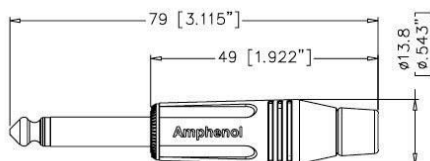

Amphenol

PL Connectors

Key Features:

- Mono or Stereo (TRS)
- Stylish shell design
- Flexible grommet cable protection
- Robust diecast shell in Satin nickel or Black finish
- Nickel or Gold contact plating
- Precision machined contacts
- Improved solderability
- Standard or Bulk packaging
- Cable OD Entry to 6.5mm (0.256")

<i>Mono</i>	 PL 6.35mm Mono Plug Silver Order Code: 5409431	 PL 6.35mm Mono Plug Black Order Code: 6409431	 PL 6.35mm Stereo Plug Silver Order Code: 9409431	 PL 6.35mm Stereo Plug Black Order Code: 0509431	<i>Stereo</i>
	 PL 6.35mm Mono Plug Right Angled, Silver Order Code: 7409431	 PL 6.35mm Mono Plug Right Angled, Black Order Code: 8409431	 PL 6.35mm Stereo Plug Right Angled, Silver Order Code: 1509431	 PL 6.35mm Stereo Plug Right Angled, Silver Order Code: 2509431	