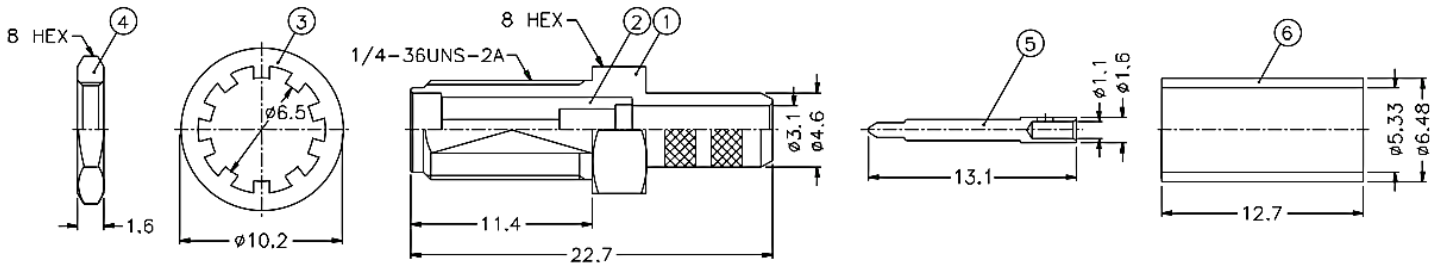

Amphenol

SMA REVERSE POLARITY CONNECTORS

Features:

- SMA coaxial connectors with an impedance of 50Ω up to 18GHz
- RP Plugs have female contact
- RP Jacks have male contact
- MIL Standard 348 interface

 <p>PLUG, SMA, REVERSE POLARITY, RG58 Order Code: 2447231</p>	 <p>JACK SMA, BULKHEAD, REV/POL, RG58 Order Code: 7447231</p>	 <p>JACK SMA, BULKHEAD, REV POLARITY, RG174 Order Code: 8447231</p>	 <p>ADAPTOR, SMA JACK-SMA RP JACK Order Code: 4547231</p>
--	--	---	--

Dimensions are in mm

RECOMMENDED CABLE STRIPPING DIM'S

RECOMMENDED MOUNTING HOLE

מחברים ומתאמים / וידאו/אודיו / מחברים להלחמה AMPHENOL / מחברי SMA / תלמיר אלקטרוניקה בע"מ