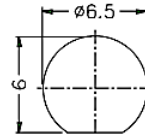

Amphenol

SMA REVERSE POLARITY CONNECTORS

Features:

- SMA coaxial connectors with an impedance of 50Ω up to 18GHz
- RP Plugs have female contact
- RP Jacks have male contact
- MIL Standard 348 interface

 <p>PLUG, SMA, REVERSE POLARITY, RG58 Order Code: 2447231</p>	 <p>JACK SMA, BULKHEAD, REV/POL, RG58 Order Code: 7447231</p>	 <p>JACK SMA, BULKHEAD, REV POLARITY, RG174 Order Code: 8447231</p>	 <p>ADAPTOR, SMA JACK-SMA RP JACK Order Code: 4547231</p>
--	--	---	--

Dimensions are in mm

RECOMMENDED CABLE STRIPPING DIM'S

RECOMMENDED MOUNTING HOLE

מחברים ומתאמים / וידאו/אודיו / מחברים להלחמה AMPHENOL / מחברי SMA / תלמיר אלקטרוניקה בע"מ