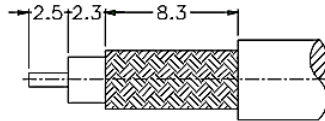

Amphenol

SMA REVERSE POLARITY CONNECTORS

Features:

- SMA coaxial connectors with an impedance of 50Ω up to 18GHz
- RP Plugs have female contact
- RP Jacks have male contact
- MIL Standard 348 interface

 <p>PLUG, SMA, REVERSE POLARITY, RG58 Order Code: 2447231</p>	 <p>JACK SMA, BULKHEAD, REV/POL, RG58 Order Code: 7447231</p>	 <p>JACK SMA, BULKHEAD, REV POLARITY, RG174 Order Code: 8447231</p>	 <p>ADAPTOR, SMA JACK-SMA RP JACK Order Code: 4547231</p>
--	--	---	--

Dimensions are in mm

RECOMMENDED CABLE STRIPPING DIM'S

RECOMMENDED MOUNTING HOLE

מחברים ומתאמים / וידאו/אודיו / מחברים להלחמה AMPHENOL / מחברי SMA / תלמיר אלקטרוניקה בע"מ