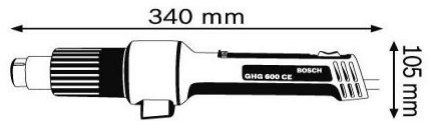

## HOT AIR GUN GHG 600 CE

Input Power: 2kW  
Heat Temperature Range:  
+100°C to +600°C  
Plug Type: Euro  
SVHC: No SVHC (15-Dec-2010)  
Flow rate: 350 l/min  
Power Rating: 2000W  
Weight: 0.7kg