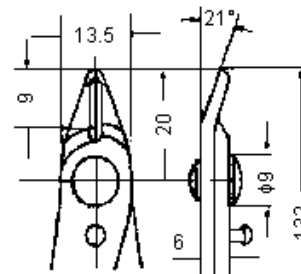

DURATOOL

- An exceptionally clean smooth cut
- Light-weight and easy to handle
- Particularly finished in consideration of its use in the electronic field and for thousands of finishing cuts of leads

Cutter, Side, Full Flush, 125mm

Order Code: 5847213

Cutter, Side, Full Flush, 127mm

Order Code: 5157213