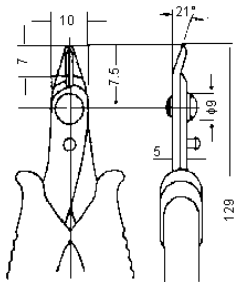

DURATOOL

- An exceptionally clean smooth cut
- Light-weight and easy to handle
- Particularly finished in consideration of its use in the electronic field and for thousands of finishing cuts of leads

Cutter, Side, Full Flush, 125mm

Order Code: 5847213

Cutter, Side, Full Flush, 127mm

Order Code: 5157213