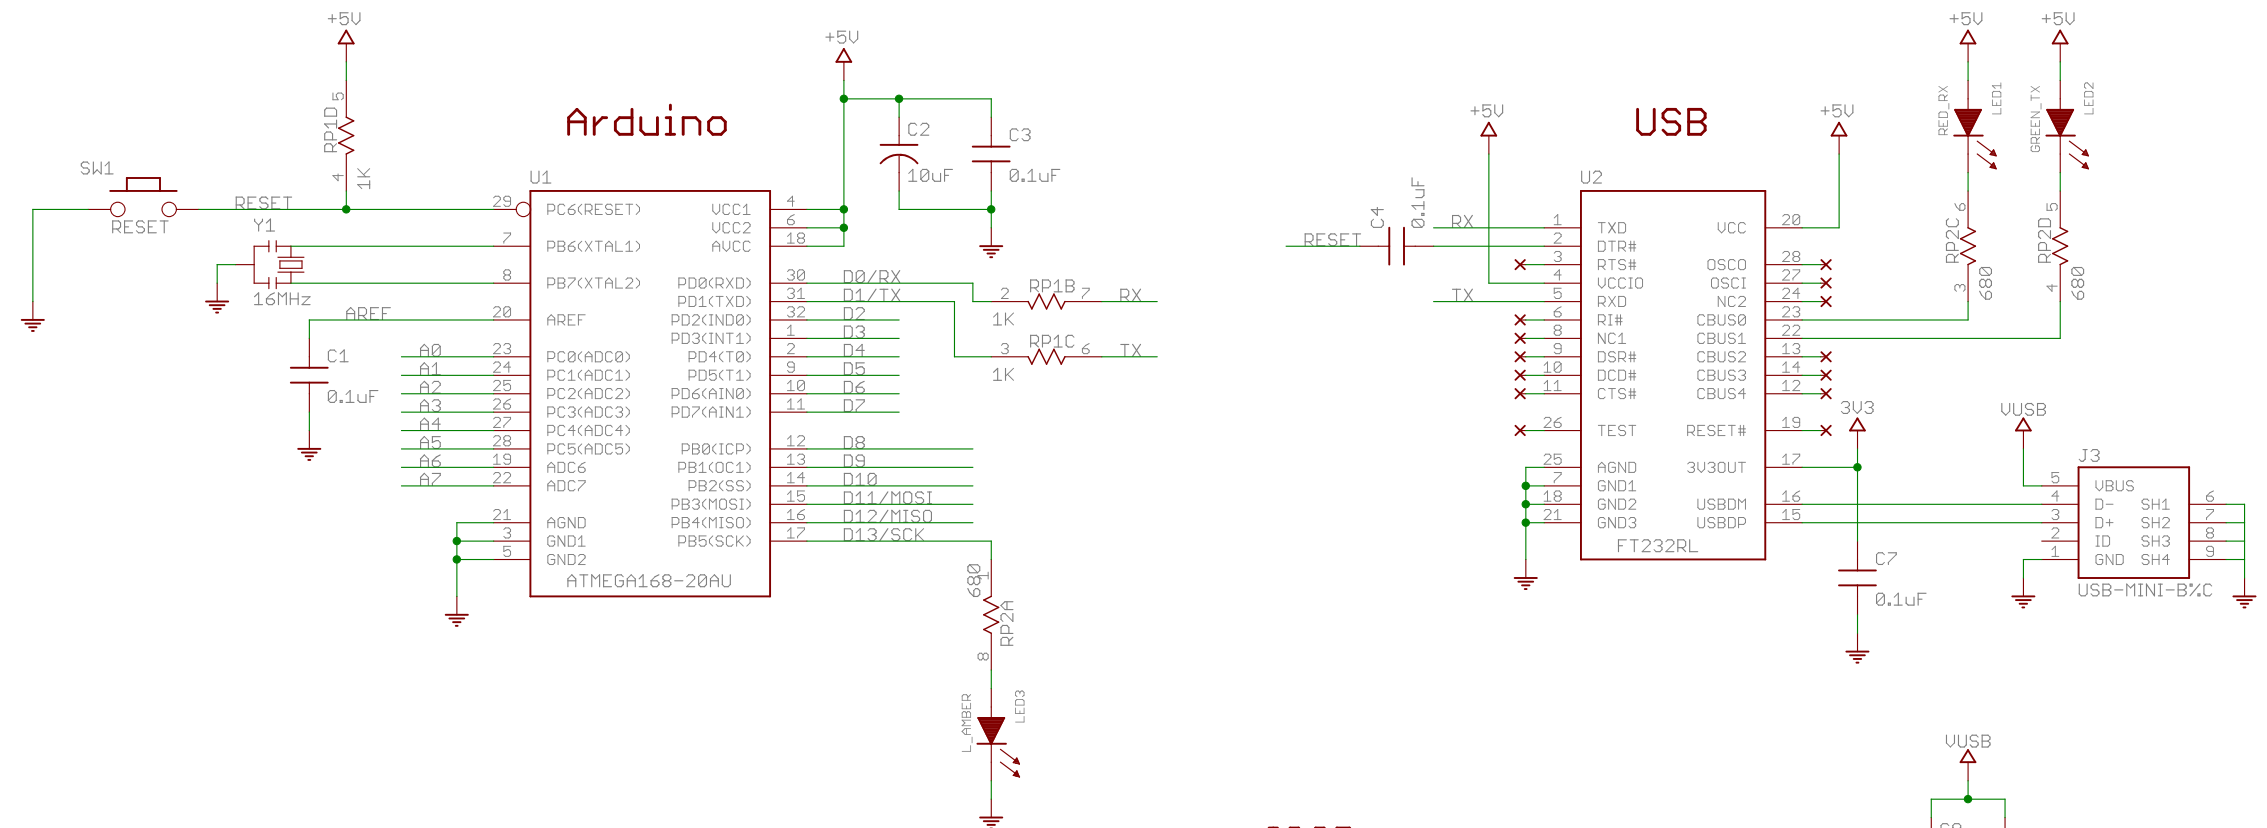

Arduino Nano v3.0

Copyright 2009 under the Creative Commons Attribution Share-Alike 2.5 License

<http://creativecommons.org/licenses/by-sa/2.5/>

G ⊗ ⊗ ⊗ ⊗

TITLE: Arduino Nano2	
Document Number:	REU: 3.0
Date: 7/21/2009 12:32:59 PM	Sheet: 1/1