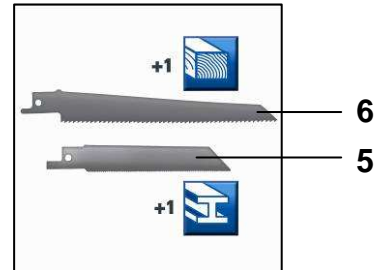

Logistic Data

■ Net weight:	2.9 kg
■ Gross weight:	3.2 kg
■ Packing dimensions:	490 x 80 x 180 mm
■ Bar code:	4006825 577013
■ Sales unit:	5 pcs