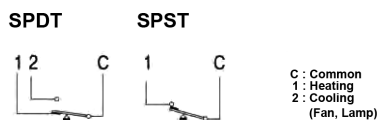

Capillary Thermostats

TS Series

RoHS
Compliant

Applications

- Fridge, freezer, hot and cool dispenser, air conditioner.
- All sorts of cooking equipment's such as fryers, electric oven, microwave, waffle maker and so forth.

Specifications

Capillary	: 1,000mm (250mm to 2,000mm)
Knob (Dial)	: R or B
Stuffing Bolt	: PT1/4, M12, M14
Mounting Distance	: 28mm
Electric Rating	: 20A / 250V
Switch Action	: SPST / SPDT
Shaft Range	: 270
Ambient Temp.	: 120°C
Tab Terminal	: Straight, 90°

Diagram

► Switch/Circuit Diagram

► Functional Description

Dimensions : Millimetres