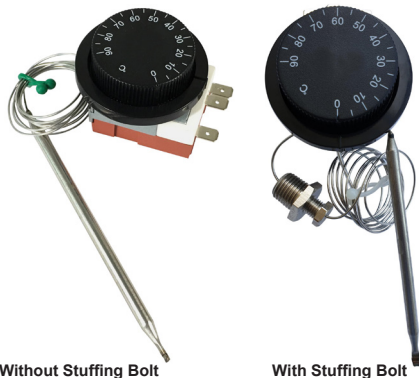

## TS Series

RoHS  
Compliant

Without Stuffing Bolt

With Stuffing Bolt

### Specifications

Capillary	: 1,000mm (250mm to 2,000mm)
Knob (Dial)	: R or B
Stuffing Bolt	: PT1/4, M12, M14
Mounting Distance	: 28mm
Electric Rating	: 20A / 250V
Switch Action	: SPST / SPDT
Shaft Range	: 270
Ambient Temp.	: 120°C
Tab Terminal	: Straight, 90°

## TS Series

Description	Temperature Range	Bulb	Part Number
Capillary Thermostat, 20A, 250V AC, Stuffing Bolt	-30°C to +30°C	5.8mm × 127mm	TS-030SR-C
Capillary Thermostat, 20A, 250V AC, Stuffing Bolt	0°C to +40°C	5.8mm × 127mm	TS-040SR-C
Capillary Thermostat, 20A, 250V AC, Stuffing Bolt	0°C to +50°C	5.8mm × 127mm	TS-050SR-C
Capillary Thermostat, 20A, 250V AC, Stuffing Bolt	0°C to +80°C	5.8mm × 121mm	TS-080SR-C
Capillary Thermostat, 20A, 250V AC, Stuffing Bolt	0°C to +90°C	5.8mm × 120mm	TS-090SR-C
Capillary Thermostat, 20A, 250V AC, Stuffing Bolt	0°C to +120°C	5mm × 104mm	TS-120SR-C
Capillary Thermostat, 20A, 250V AC, Stuffing Bolt	30°C to +150°C	5mm × 100mm	TS-150SR-C
Capillary Thermostat, 20A, 250V AC, Stuffing Bolt	50°C to +200°C	5mm × 58mm	TS-200SR-C
Capillary Thermostat, 20A, 250V AC, Stuffing Bolt	50°C to +320°C	5mm × 58mm	TS-320SR-C