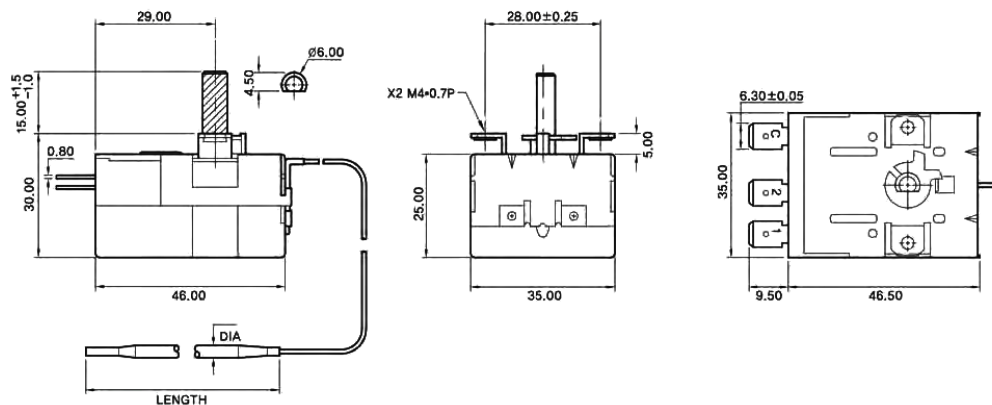

Diagram

► Switch/Circuit Diagram

► Functional Description