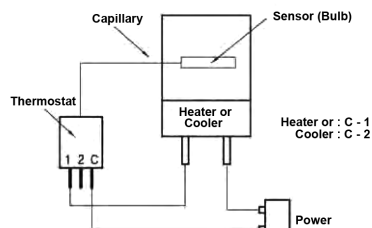

► Functional Description

Dimensions : Millimetres