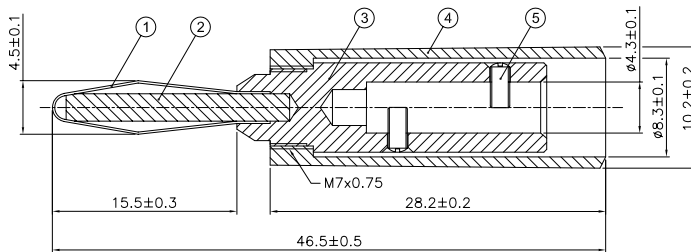

Gold Plated Banana Plug Black and Red

pro-SIGNAL

Diagram

Dimensions : Millimetres

No.	Description	Material	Finish	Qty
1	Brass Wheel	Phosphor Bronze	Gold	1
2	Bolt	Q234	Gold	1
3	Body	H59-1	Gold	1
4	Plastic Tube	ABS	BK/RD	1
5	Screw	Steel	Gold	2

Part Number Table

Description	Part Number
Gold Plated Banana Plug, Red	AV19158
Gold Plated Banana Plug, Black	AV19159

pro-SIGNAL